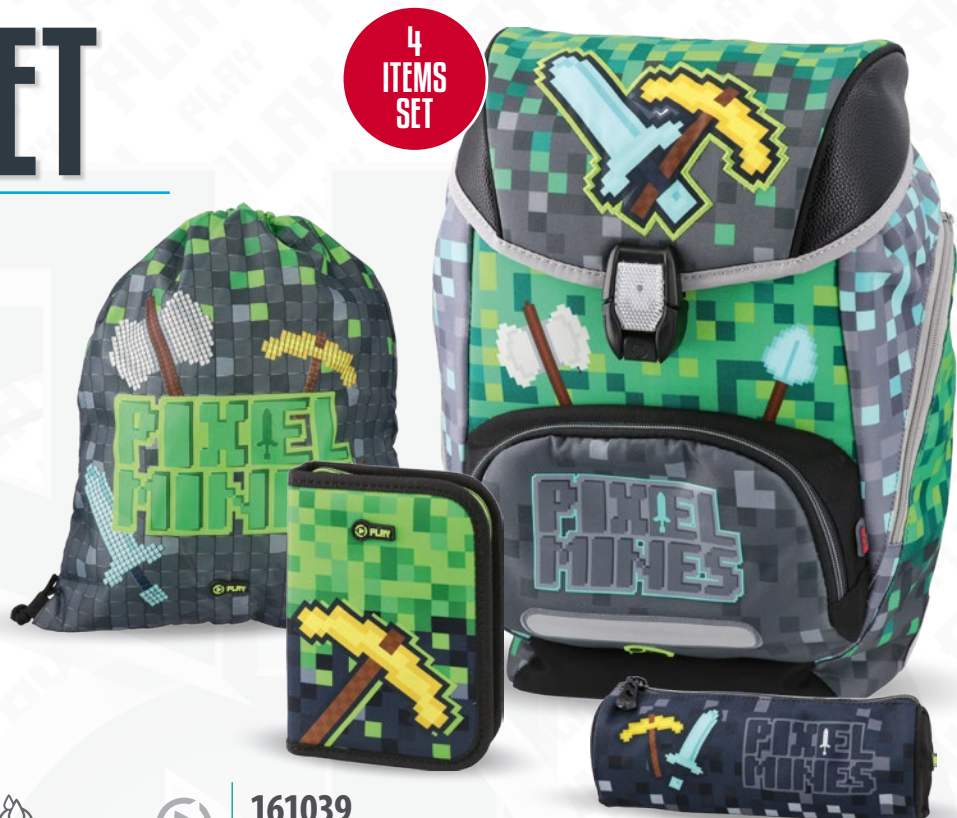

## PACKAGE (SETS):

1 / 4

**161039**

**LOGIC SET / PIXEL MINES**

SET: Backpack, Sport shoe bag, Pencilcase & Pencilbag

APPLICATIONS: sublimation, SSP, embroidery & rubber badges

4  
ITEMS  
SET

4  
ITEMS  
SET