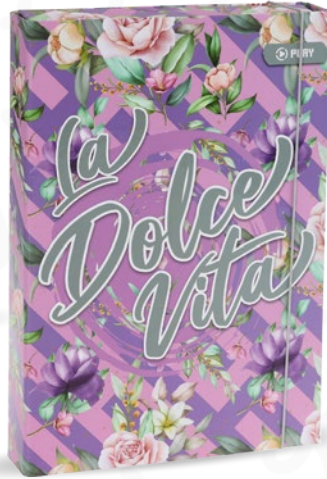

## FILEBOX WITH HANDLE

Product Code	Description	Quantity	Weight
131800	Academy - filebox with handle - A4 - Football	2	20
131801	Academy - filebox with handle - A4 - Unicorn	2	20

131830

131831

**FILEBOX WITH ELASTIC BAND**

131830	Oxford - filebox with elastic band - 4cm - boys - A4	2	10
131831	Oxford - filebox with elastic band - 4cm - girls - A4	2	10

131811

131810

**FILEBOX WITH ELASTIC BAND**

131810	Oxford - filebox with elastic band - boys - A4	10	10
131811	Oxford - filebox with elastic band - girls - A4	10	10