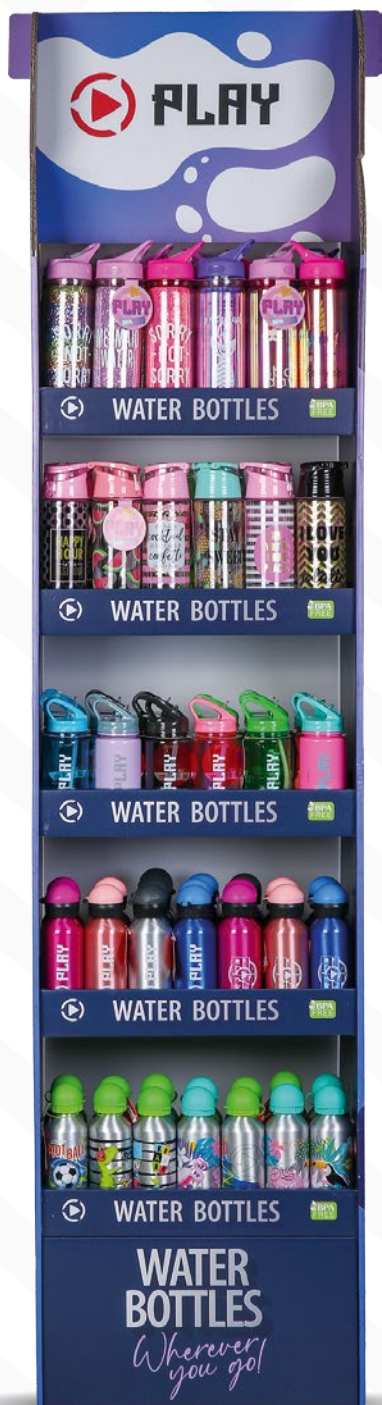

NO PHTHALATES • NO BISPHENOL-A • NON-TOXIC
BPA FREE

X100522
PLAY WATER BOTTLES
MATERIAL: CARDBOARD

Dimensions
H - 210cm
W - 48cm
D - 33cm